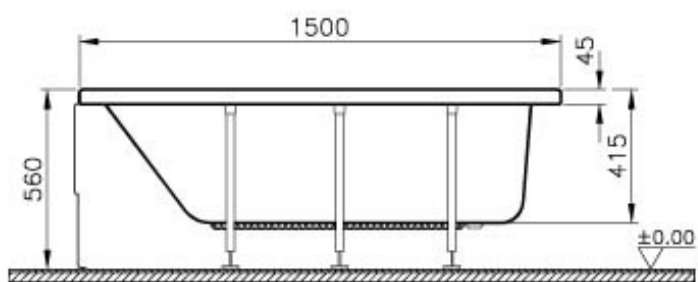

VitrA

Description Neon 150x70 cm Rectangular Bathtub

Code 52510001000
Compatible VitrA Technologies VitrA Antislip
Panel Options Acrylic
Shape Rectangular
Hydromassage Option Massageless
Leg Not Available
Dimensions 150x70