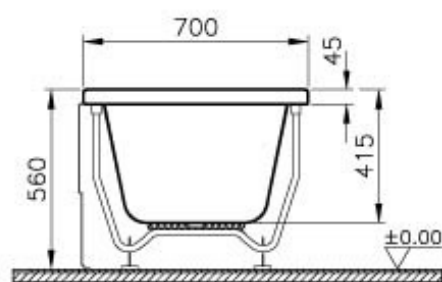

VitrA

Description Neon 150x70 cm Rectangular Bathtub

Code 52510001000
Compatible VitrA Technologies VitrA Antislip
Panel Options Acrylic
Shape Rectangular
Hydromassage Option Massageless
Leg Not Available
Dimensions 150x70