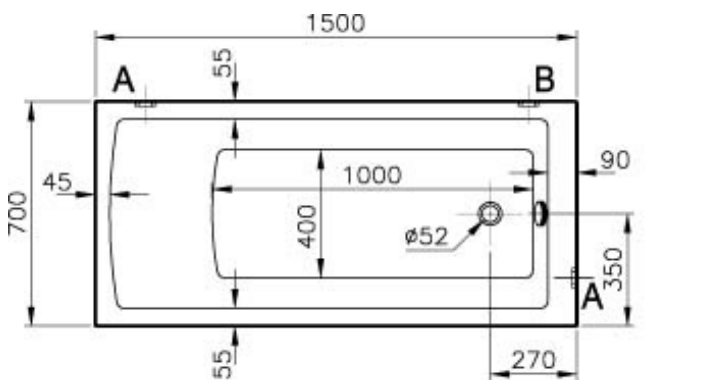

VitrA

Description Neon 150x70 cm Rectangular Bathtub

Code 52510001000
Compatible VitrA Technologies VitrA Antislip
Panel Options Acrylic
Shape Rectangular
Hydromassage Option Massageless
Leg Not Available
Dimensions 150x70